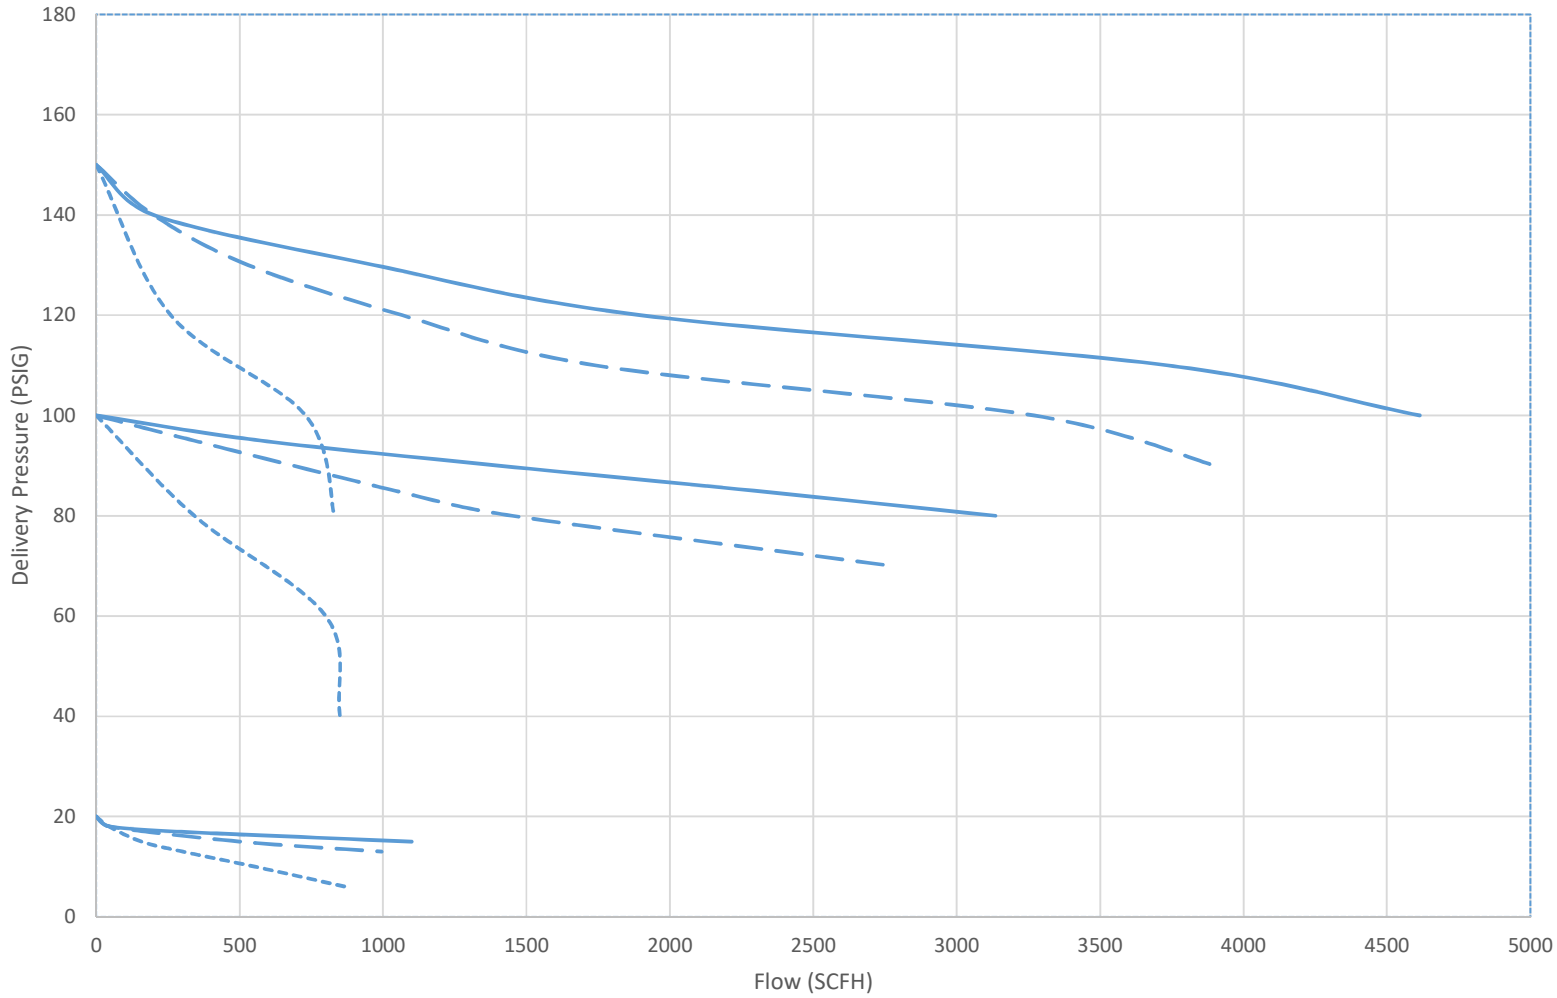

SERIES 30 HIGH PRESSURE

Inlet Pressure
(Air @ 70°F)

- 2000 PSIG in
- 1000 PSIG in
- 200 PSIG in
- 2000psi 20psi
- 1000psi 20psi
- 200 psi 20psi

REGULATORS

- 30-100-350
- 30-100-540
- 30-100-580
- 30-150-580
- 30-150-320
- 30-20-540