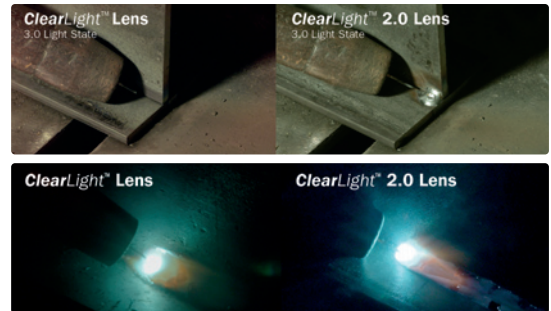

### Quick Specs

**Viewing Area** 7.2 sq. in. (46.58 sq. cm)

**Operating Modes and Shades**

Weld (8–13), Cut (5–8), Grind (3)

**Light State** 3.0

**Sensors** 3

**Optical Clarity**

1/1/1/2

**TIG Rating** 5 amps

**Switching Speed** 1/25,000 second

**Weight** 17 oz. (482 g)

**Certifications** ANSI Z87.1+, CSA

**ClearLight™ 2.0 Lens Technology** provides advanced high-definition optics for the most realistic view that's clearer and brighter — before, during and after every weld.