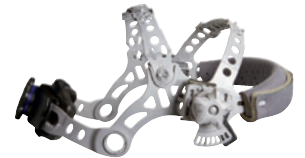

TIG Rating 5 amps and below

Switching Speed 1/20,000 second

Weight 510 g (18 oz.)

NEW!

ClearLight™ Lens Technology optimizes contrast and clarity in welding and light states. 1/1/1/2 optical clarity rating allows for a lighter light state while not welding — keeping the helmet down — maximizing safety and productivity.

Four arc sensors and four modes: weld, cut, grind and X-Mode. X-Mode prevents sunlight from darkening the lens before welding starts and low-amperage lens opening from obstructed sensors.

Headgear provides extensive adjustability settings and a pivoting top for better fit and comfort.

Digital controls easily allow welder to adjust shade, delay and sensitivity.

Auto-on/off power control triggers lens at the strike of an arc.

Meets ANSI Z87.1+, CSA and CE standards.

Optional helmet lighting accessory kit includes two lights (one for each side) and all required mounting hardware.