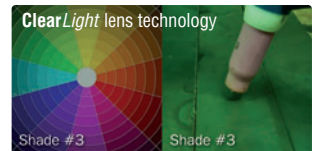

TIG Rating 5 amps and below

Switching Speed 1/20,000 second

Weight 510 g (18 oz.)

NEW!

ClearLight™ Lens Technology optimizes contrast and clarity in welding and light states. 1/1/1/2 optical clarity rating allows for a lighter light state while not welding — keeping the helmet down — maximizing safety and productivity.

Four arc sensors and four modes: weld, cut, grind and X-Mode. X-Mode prevents sunlight from darkening the lens before welding starts and low-amperage lens opening from obstructed sensors.

Headgear provides extensive adjustability settings and a pivoting top for better fit and comfort.