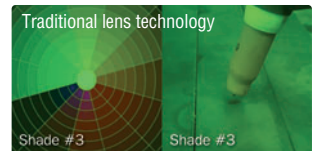

TIG Rating 5 amps and below

Switching Speed 1/20,000 second

Weight 510 g (18 oz.)

NEW!

ClearLight™ Lens Technology optimizes contrast and clarity in welding and light states. 1/1/1/2 optical clarity rating allows for a lighter light state while not welding — keeping the helmet down — maximizing safety and productivity.

Four arc sensors and four modes: weld, cut, grind and X-Mode. X-Mode prevents sunlight from darkening the lens before welding starts and low-amperage lens opening from obstructed sensors.

Headgear provides extensive adjustability settings and a pivoting top for better fit and comfort.